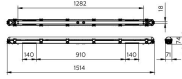

Specifications Philips LED Waterproof Batten
Ledinaire WT065C 30/53W 4100/6800lm - 840
Cool White | 150cm - Through Wiring

[View Product](#)

General Information

SKU	248758
EAN	8720169500242
Brand	Philips
Manufacturer Name	WT065C LED41_68S/840 PSU L1500 TW1
Any Lamp all-in warranty	5 Years
Average Lifetime (h)	50000
D-Mark	Yes

Power factor	>0.90
Including bulb	Yes
Length	150cm
Product Type Category	LED Waterproof Batten

Fixture Information

EOC8	50024299
Mounting Method	Surface
Fixture Connection	PI [Push-in connector 3-pole]
Optical Cover	Opal
IP-rating	IP65
Impact Protection (IK)	IK08 - 5 joules
Operating Temperature	0 to +25
Housing	Plastic
Colour of the Fixture	Grey
Colour of material	Grey
Emergency Lighting	No Emergency Unit
Series	Ledinaire

Dimensions

Length (mm)	1514
Width (mm)	71
Height (mm)	74

Why Any-lamp?

 **Sensor Information** Order from the **largest lighting specialist** in Europe  **Customised** quotation

Type of sensor

Up to **7 years warranty**